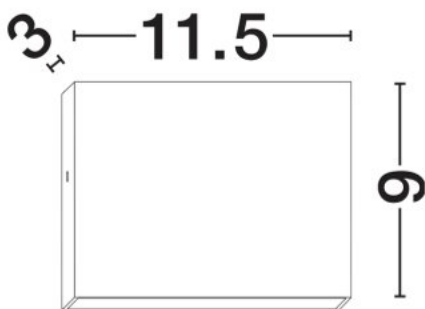

CERTIFICATES

| | |
|--------------|----------------|
| Certificates | CE,UKCA |
|--------------|----------------|

NOVA LUCE

PRODUCT DATASHEET

Version: 001

PRODUCT PHOTOGRAPH

GENERAL INFORMATION

| | |
|-------------------------|---------------------|
| Product Code | 9030816 |
| Collection | Outdoor |
| Product Category | Wall |
| Product Family | Tick |
| Mounting Location | Wall |
| Application Environment | Outdoor |
| Specifications | Antisalt Protection |

DIMENSION & WEIGHT

| | |
|--------------|--------------------|
| LxWxH (cm) | L: 11 W: 2,2 H: 11 |
| Cut out (cm) | N/A |
| Weight (Kgr) | 0.16 |

TECHNICAL DRAWING

MATERIAL & COLOR

| | |
|---------------|----------------|
| Product Color | White |
| Body Material | Aluminium & Pc |