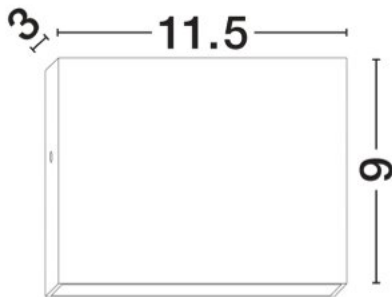

NOVA LUCE

PRODUCT DATASHEET

Version: 001

ELECTRICAL DATA

Power (Nominal)	7W
Input voltage (Nominal)	220-240Vac
Mains Frequency	50/60Hz

PHOTOMETRICAL DATA

Luminus Flux	416lm
Color Temperature	3000 K
Light Color (Designation)	Warm White

LxWxH (cm)	L: 11,5 W: 3 H: 9
Cut out (cm)	N/A
Weight (Kgr)	0.33

TECHNICAL DRAWING

MATERIAL & COLOR

Product Color	White
Body Material	Aluminium & Pc

APPLICATION & MOUNTING

Ambient Working Temp.	Max 45 oC
Type of Protection	IP54
Dimmable	No
Type of Dimming (Optional)	N/A
Mounting type	Surface
Mounting Depth (cm)	N/A
Led Module Replaceable	No
Light Source	LED