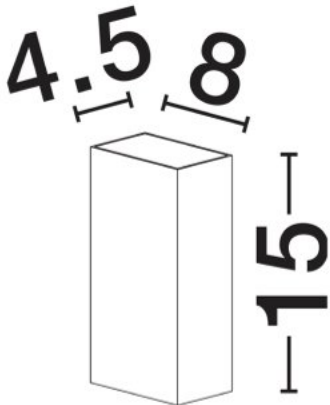

NOVA LUCE

PRODUCT DATASHEET

Version: 001

ELECTRICAL DATA

Power (Nominal)	4 W
Input voltage (Nominal)	220-240Vac
Mains Frequency	50/60Hz

PHOTOMETRICAL DATA

Luminous Flux	161 lm
Color Temperature	3000 K
Light Color (Designation)	Warm White

NOVA LUCE

PRODUCT DATASHEET

Version: 001

PRODUCT PHOTOGRAPH

TECHNICAL DRAWING

GENERAL INFORMATION

Product Code	9030936
Collection	Outdoor
Product Category	Wall
Product Family	Orion
Mounting Location	Wall
Application Environment	Outdoor
Specifications	Antisalt Protection

DIMENSION & WEIGHT

LxWxH (cm)	L: 8 W: 4,5 H: 16
Cut out (cm)	N/A
Weight (Kgr)	0.45

MATERIAL & COLOR

Product Color	White
Body Material	Aluminium & Glass

APPLICATION & MOUNTING

Ambient Working Temp.	Max 45 oC
Type of Protection	IP54
Dimmable	No
Type of Dimming (Optional)	N/A
Mounting type	Surface
Mounting Depth (cm)	N/A
Led Module Replaceable	No
Light Source	LED