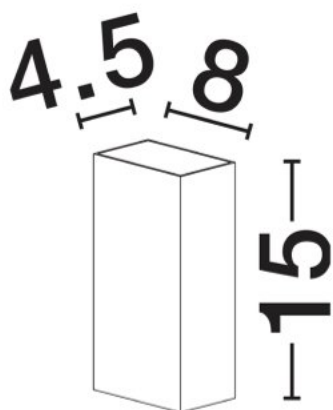

NOVA LUCE

PRODUCT DATASHEET

Version: 001

ELECTRICAL DATA

Power (Nominal)	4 W
Input voltage (Nominal)	220-240Vac
Mains Frequency	50/60Hz

PHOTOMETRICAL DATA

Luminous Flux	161 lm
Color Temperature	3000 K
Light Color (Designation)	Warm White

WARRANTY

Warranty	3 Years
----------	----------------

CERTIFICATES

Certificates	CE,UKCA
--------------	----------------

PRODUCT PHOTOGRAPH

TECHNICAL DRAWING

GENERAL INFORMATION

Product Code	9030935
Collection	Outdoor
Product Category	Wall
Product Family	Orion
Mounting Location	Wall
Application Environment	Outdoor
Specifications	Antisalt Protection

DIMENSION & WEIGHT

LxWxH (cm)	L: 8 W: 4,5 H: 16
Cut out (cm)	N/A
Weight (Kgr)	0.45

MATERIAL & COLOR

Product Color	Coffee
Body Material	Aluminium & Glass

APPLICATION & MOUNTING

Ambient Working Temp.	Max 45 oC
Type of Protection	IP54
Dimmable	No
Type of Dimming (Optional)	N/A
Mounting type	Surface
Mounting Depth (cm)	N/A
Led Module Replaceable	No
Light Source	LED