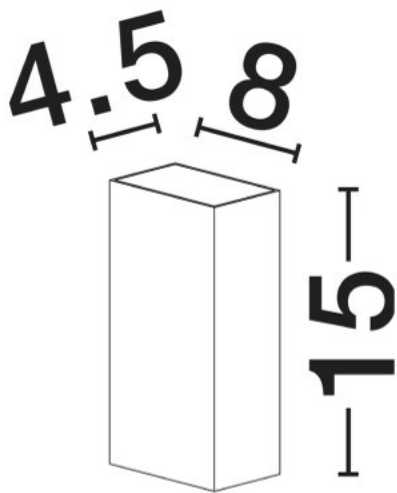

NOVA LUCE

PRODUCT DATASHEET

Version: 001

ELECTRICAL DATA

Power (Nominal)	4 W
Input voltage (Nominal)	220-240Vac
Mains Frequency	50/60Hz

PHOTOMETRICAL DATA

Luminous Flux	161 lm
Color Temperature	3000 K
Light Color (Designation)	Warm White

NOVA LUCE

PRODUCT DATASHEET

Version: 001

PRODUCT PHOTOGRAPH

TECHNICAL DRAWING

GENERAL INFORMATION

Product Code	9030934
Collection	Outdoor
Product Category	Wall
Product Family	Orion
Mounting Location	Wall
Application Environment	Outdoor
Specifications	Antisalt Protection

DIMENSION & WEIGHT

LxWxH (cm)	L: 8 W: 4,5 H: 16
Cut out (cm)	N/A
Weight (Kgr)	0.45

MATERIAL & COLOR

Product Color	Black
Body Material	Aluminium & Glass

APPLICATION & MOUNTING

Ambient Working Temp.	Max 45 oC
Type of Protection	IP54
Dimmable	No
Type of Dimming (Optional)	N/A
Mounting type	Surface
Mounting Depth (cm)	N/A
Led Module Replaceable	No
Light Source	LED