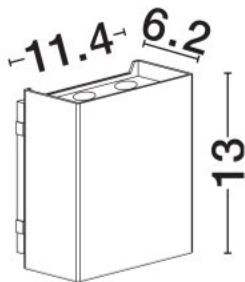

TECHNICAL DRAWING

MATERIAL & COLOR

Product Color	Dark Anthracite
Body Material	Aluminium & Glass

APPLICATION & MOUNTING

Ambient Working Temp.	Max 45 oC
Type of Protection	IP65
Dimmable	No
Type of Dimming	N/A
Mounting type	Surface
Mounting Depth (cm)	N/A
Led Module Replaceable	No
Light Source	LED

NOVA LUCE S.A

Schimatari Viotias
32009, Greece

+30 22620 58 121
+30 22620 56 743

info@novaluce.com
www.novaluce.com