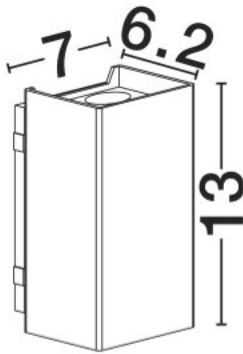

NOVA LUCE

PRODUCT DATASHEET

Version: 001

ELECTRICAL DATA

Power (Nominal)	6w
Input voltage (Nominal)	220-240Vac
Mains Frequency	50/60Hz

PHOTOMETRICAL DATA

Luminus Flux	429lm
Color Temperature	3000K
Light Color (Designation)	Warm White

TECHNICAL DRAWING

GENERAL INFORMATION

Product Code	9971471
Collection	Outdoor
Product Category	Wall
Product Family	Elio
Mounting Location	Wall
Application Environment	Outdoor
Specifications	N/A

DIMENSION & WEIGHT

LxWxH (cm)	L:7 W:6.2 H:13 cm
Cut out (cm)	N/A
Weight (Kgr)	0.48

MATERIAL & COLOR

Product Color	Sandy White
Body Material	Aluminium & Glass

APPLICATION & MOUNTING

Ambient Working Temp.	Max 45 oC
Type of Protection	IP65
Dimmable	No
Type of Dimming	N/A
Mounting type	Surface
Mounting Depth (cm)	N/A
Led Module Replaceable	No
Light Source	LED