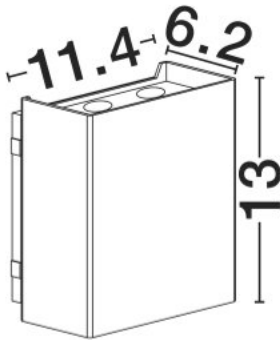

NOVA LUCE

PRODUCT DATASHEET

Version: 001

ELECTRICAL DATA

Power (Nominal)	12w
Input voltage (Nominal)	220-240Vac
Mains Frequency	50/60Hz

PHOTOMETRICAL DATA

Luminus Flux	1327lm
Color Temperature	3000K
Light Color (Designation)	Warm White

TECHNICAL DRAWING

GENERAL INFORMATION

Product Code	9971474
Collection	Outdoor
Product Category	Wall
Product Family	Elio
Mounting Location	Wall
Application Environment	Outdoor
Specifications	N/A

DIMENSION & WEIGHT

LxWxH (cm)	L:11.4 W:6.2 H:13 cm
Cut out (cm)	N/A
Weight (Kgr)	0.7

MATERIAL & COLOR

Product Color	Sandy White
Body Material	Aluminium & Glass

APPLICATION & MOUNTING

Ambient Working Temp.	Max 45 oC
Type of Protection	IP65
Dimmable	No
Type of Dimming	N/A
Mounting type	Surface
Mounting Depth (cm)	N/A
Led Module Replaceable	No
Light Source	LED