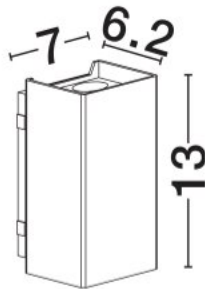

NOVA LUCE

PRODUCT DATASHEET

Version: 001

PRODUCT PHOTOGRAPH

GENERAL INFORMATION

Product Code	9971470
Collection	Outdoor
Product Category	Wall
Product Family	Elio
Mounting Location	Wall
Application Environment	Outdoor
Specifications	N/A

DIMENSION & WEIGHT

LxWxH (cm)	L:7 W:6.5 H:13 cm
Cut out (cm)	N/A
Weight (Kgr)	0.493

TECHNICAL DRAWING

MATERIAL & COLOR

Product Color	Dark Anthracite
Body Material	Aluminium & Glass

APPLICATION & MOUNTING

Ambient Working Temp.	Max 45 oC
Type of Protection	IP65
Dimmable	No
Type of Dimming	N/A
Mounting type	Surface
Mounting Depth (cm)	N/A
Led Module Replaceable	No
Light Source	LED

NOVA LUCE S.A

Schimatari Viotias
32009, Greece

+30 22620 58 121
+30 22620 56 743

info@novaluce.com
www.novaluce.com