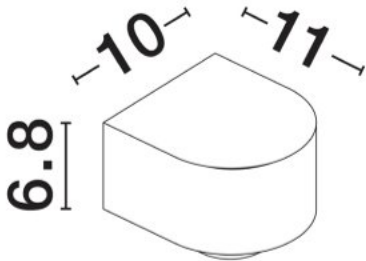

NOVA LUCE

PRODUCT DATASHEET

Version: 001

ELECTRICAL DATA

Power (Nominal)	6 W
Input voltage (Nominal)	220-240Vac
Mains Frequency	50/60Hz

PHOTOMETRICAL DATA

Luminous Flux	478 lm
Color Temperature	3000 K
Light Color (Designation)	Warm White

LxWxH (cm)	L: 10 W: 11 H: 6,8
Cut out (cm)	N/A
Weight (Kgr)	0.75

TECHNICAL DRAWING

MATERIAL & COLOR

Product Color	Black
Body Material	Aluminium & Glass

APPLICATION & MOUNTING

Ambient Working Temp.	Max 45 oC
Type of Protection	IP54
Dimmable	No
Type of Dimming (Optional)	N/A
Mounting type	Surface
Mounting Depth (cm)	N/A
Led Module Replaceable	No
Light Source	LED