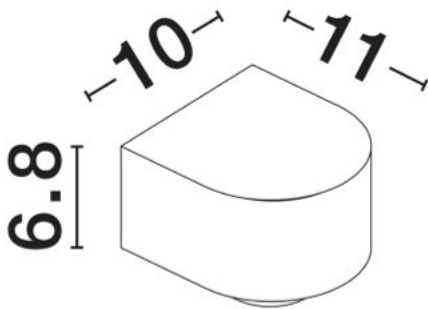

NOVA LUCE

PRODUCT DATASHEET

Version: 001

PRODUCT PHOTOGRAPH

TECHNICAL DRAWING

GENERAL INFORMATION

Product Code	9030942
Collection	Outdoor
Product Category	Wall
Product Family	Opera
Mounting Location	Wall
Application Environment	Outdoor
Specifications	Antisalt Protection

DIMENSION & WEIGHT

LxWxH (cm)	L: 10 W: 11 H: 6,8
Cut out (cm)	N/A
Weight (Kgr)	0.75

MATERIAL & COLOR

Product Color	White
Body Material	Aluminium & Glass

APPLICATION & MOUNTING

Ambient Working Temp.	Max 45 oC
Type of Protection	IP54
Dimmable	No
Type of Dimming (Optional)	N/A
Mounting type	Surface
Mounting Depth (cm)	N/A
Led Module Replaceable	No
Light Source	LED

NOVA LUCE S.A

Schimatari Viotias
32009, Greece

+30 22620 58 121
+30 22620 56 743

info@novaluce.com
www.novaluce.com