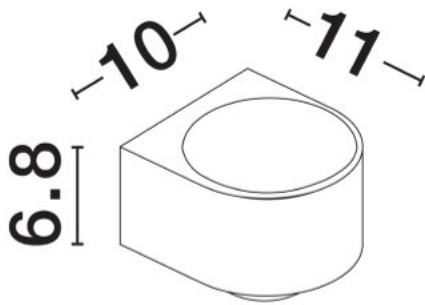

NOVA LUCE

PRODUCT DATASHEET

Version: 001

PRODUCT PHOTOGRAPH

TECHNICAL DRAWING

GENERAL INFORMATION

Product Code	9030937
Collection	Outdoor
Product Category	Wall
Product Family	Opera
Mounting Location	Wall
Application Environment	Outdoor
Specifications	Antisalt Protection

DIMENSION & WEIGHT

LxWxH (cm)	L: 10 W: 11 H: 6,8
Cut out (cm)	N/A
Weight (Kgr)	0.75

MATERIAL & COLOR

Product Color	Black
Body Material	Aluminium & Glass

APPLICATION & MOUNTING

Ambient Working Temp.	Max 45 oC
Type of Protection	IP54
Dimmable	No
Type of Dimming (Optional)	N/A
Mounting type	Surface
Mounting Depth (cm)	N/A
Led Module Replaceable	No
Light Source	LED

NOVA LUCE S.A

Schimatari Viotias
32009, Greece

+30 22620 58 121
+30 22620 56 743

info@novaluce.com
www.novaluce.com