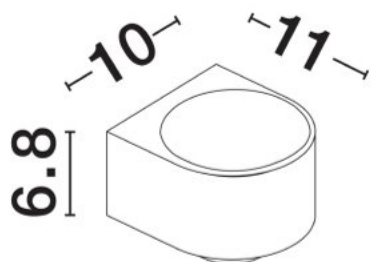

NOVA LUCE

PRODUCT DATASHEET

Version: 001

PRODUCT PHOTOGRAPH

TECHNICAL DRAWING

GENERAL INFORMATION

Product Code	9030939
Collection	Outdoor
Product Category	Wall
Product Family	Opera
Mounting Location	Wall
Application Environment	Outdoor
Specifications	Antisalt Protection

DIMENSION & WEIGHT

LxWxH (cm)	L: 10 W: 11 H: 6,8
Cut out (cm)	N/A
Weight (Kgr)	0.75

MATERIAL & COLOR

Product Color	White
Body Material	Aluminium & Glass

APPLICATION & MOUNTING

Ambient Working Temp.	Max 45 oC
Type of Protection	IP54
Dimmable	No
Type of Dimming (Optional)	N/A
Mounting type	Surface
Mounting Depth (cm)	N/A
Led Module Replaceable	No
Light Source	LED

NOVA LUCE S.A

Schimatari Viotias
32009, Greece

+30 22620 58 121
+30 22620 56 743

info@novaluce.com
www.novaluce.com