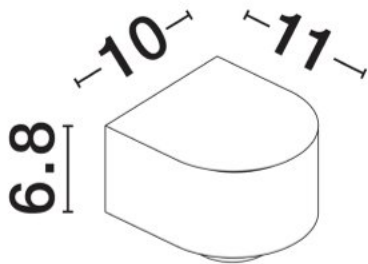

NOVA LUCE

PRODUCT DATASHEET

Version: 001

PRODUCT PHOTOGRAPH

GENERAL INFORMATION

Product Code	9030941
Collection	Outdoor
Product Category	Wall
Product Family	Opera
Mounting Location	Wall
Application Environment	Outdoor
Specifications	Antisalt Protection

DIMENSION & WEIGHT

LxWxH (cm)	L: 10 W: 11 H: 6,8
Cut out (cm)	N/A
Weight (Kgr)	0.75

TECHNICAL DRAWING

MATERIAL & COLOR

Product Color	Coffee
Body Material	Aluminium & Glass

APPLICATION & MOUNTING

Ambient Working Temp.	Max 45 oC
Type of Protection	IP54
Dimmable	No
Type of Dimming (Optional)	N/A
Mounting type	Surface
Mounting Depth (cm)	N/A
Led Module Replaceable	No
Light Source	LED

NOVA LUCE S.A

Schimatari Viotias
32009, Greece

+30 22620 58 121
+30 22620 56 743

info@novaluce.com
www.novaluce.com