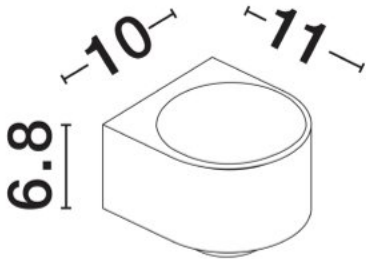

NOVA LUCE

PRODUCT DATASHEET

Version: 001

ELECTRICAL DATA

Power (Nominal)	11 W
Input voltage (Nominal)	220-240Vac
Mains Frequency	50/60Hz

PHOTOMETRICAL DATA

Luminus Flux	950 lm
Color Temperature	3000 K
Light Color (Designation)	Warm White

TECHNICAL DRAWING

GENERAL INFORMATION

Product Code	9030938
Collection	Outdoor
Product Category	Wall
Product Family	Opera
Mounting Location	Wall
Application Environment	Outdoor
Specifications	Antisalt Protection

DIMENSION & WEIGHT

LxWxH (cm)	L: 10 W: 11 H: 6,8
Cut out (cm)	N/A
Weight (Kgr)	0.75

MATERIAL & COLOR

Product Color	Coffee
Body Material	Aluminium & Glass

APPLICATION & MOUNTING

Ambient Working Temp.	Max 45 oC
Type of Protection	IP54
Dimmable	No
Type of Dimming (Optional)	N/A
Mounting type	Surface
Mounting Depth (cm)	N/A
Led Module Replaceable	No
Light Source	LED