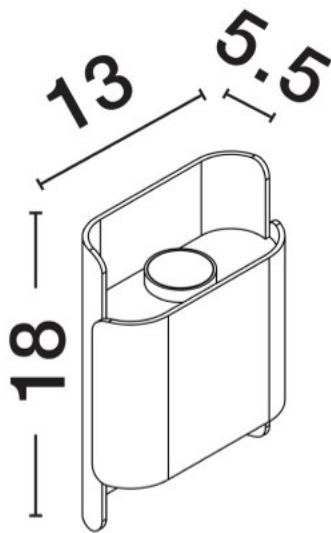

NOVA LUCE

PRODUCT DATASHEET

Version: 001

ELECTRICAL DATA

Power (Nominal)	10 W
Input voltage (Nominal)	220-240Vac
Mains Frequency	50/60Hz

PHOTOMETRICAL DATA

Luminous Flux	608 lm
Color Temperature	3000 K
Light Color (Designation)	Warm White

GENERAL INFORMATION

Product Code	9030922
Collection	Outdoor
Product Category	Wall
Product Family	Polly
Mounting Location	Wall
Application Environment	Outdoor
Specifications	Antisalt Protection

DIMENSION & WEIGHT

LxWxH (cm)	L: 18 W: 13 H: 5,5
Cut out (cm)	N/A
Weight (Kgr)	0.75

TECHNICAL DRAWING

MATERIAL & COLOR

Product Color	Black
Body Material	Aluminium

APPLICATION & MOUNTING

Ambient Working Temp.	Max 45 oC
Type of Protection	IP54
Dimmable	No
Type of Dimming (Optional)	N/A
Mounting type	Surface
Mounting Depth (cm)	N/A
Led Module Replaceable	Yes
Light Source	LED