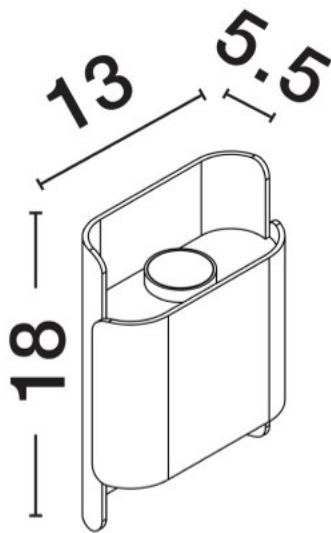

NOVA LUCE

PRODUCT DATASHEET

Version: 001

ELECTRICAL DATA

Power (Nominal)	10 W
Input voltage (Nominal)	220-240Vac
Mains Frequency	50/60Hz

PHOTOMETRICAL DATA

Luminus Flux	608 lm
Color Temperature	3000 K
Light Color (Designation)	Warm White

GENERAL INFORMATION

Product Code	9030923
Collection	Outdoor
Product Category	Wall
Product Family	Polly
Mounting Location	Wall
Application Environment	Outdoor
Specifications	Antisalt Protection

DIMENSION & WEIGHT

LxWxH (cm)	L: 18 W: 13 H: 5,5
Cut out (cm)	N/A
Weight (Kgr)	0.75

TECHNICAL DRAWING

MATERIAL & COLOR

Product Color	White
Body Material	Aluminium

APPLICATION & MOUNTING

Ambient Working Temp.	Max 45 oC
Type of Protection	IP54
Dimmable	No
Type of Dimming (Optional)	N/A
Mounting type	Surface
Mounting Depth (cm)	N/A
Led Module Replaceable	Yes
Light Source	LED