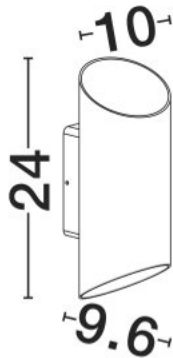

NOVA LUCE

PRODUCT DATASHEET

Version: 001

PRODUCT PHOTOGRAPH

GENERAL INFORMATION

Product Code	9030930
Collection	Outdoor
Product Category	Wall
Product Family	Nocta
Mounting Location	Wall
Application Environment	Outdoor
Specifications	N/A

DIMENSION & WEIGHT

LxWxH (cm)	L:9.6 W:10 H:24 cm
Cut out (cm)	N/A
Weight (Kgr)	0.758

TECHNICAL DRAWING

MATERIAL & COLOR

Product Color	Dark Anthracite
Body Material	Aluminium & Glass

APPLICATION & MOUNTING

Ambient Working Temp.	Max 45 oC
Type of Protection	IP54
Dimmable	No
Type of Dimming	N/A
Mounting type	Surface
Mounting Depth (cm)	N/A
Led Module Replaceable	No
Light Source	LED

NOVA LUCE S.A

Schimatari Viotias
32009, Greece

+30 22620 58 121
+30 22620 56 743

info@novaluce.com
www.novaluce.com