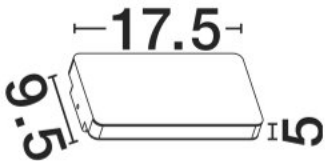

GENERAL INFORMATION

Product Code	9971461
Collection	Outdoor
Product Category	Wall
Product Family	Artu
Mounting Location	Wall
Application Environment	Outdoor
Specifications	N/A

DIMENSION & WEIGHT

LxWxH (cm)	L:17.5 W:3 H:9.5 cm
Cut out (cm)	N/A
Weight (Kgr)	0.511

MATERIAL & COLOR

Product Color	Sandy White
Body Material	Aluminium & Acrylic

APPLICATION & MOUNTING

Ambient Working Temp.	Max 45 oC
Type of Protection	IP65
Dimmable	No
Type of Dimming	N/A
Mounting type	Surface
Mounting Depth (cm)	N/A
Led Module Replaceable	No
Light Source	LED

NOVA LUCE S.A

Schimatari Viotias
32009, Greece

+30 22620 58 121
+30 22620 56 743

info@novaluce.com
www.novaluce.com