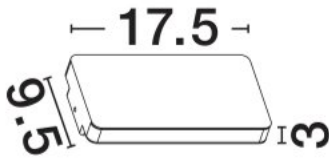

MATERIAL & COLOR

Product Color	Dark Anthracite
Body Material	Aluminium & Acrylic

APPLICATION & MOUNTING

Ambient Working Temp.	Max 45 oC
Type of Protection	IP65
Dimmable	No
Type of Dimming	N/A
Mounting type	Surface
Mounting Depth (cm)	N/A
Led Module Replaceable	No
Light Source	LED

NOVA LUCE S.A

Schimatari Viotias
32009, Greece

+30 22620 58 121
+30 22620 56 743

info@novaluce.com
www.novaluce.com