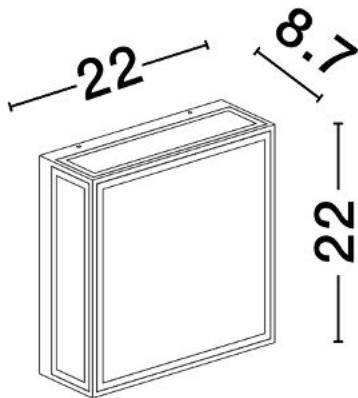

NOVA LUCE

PRODUCT DATASHEET

Version: 001

PRODUCT PHOTOGRAPH

TECHNICAL DRAWING

GENERAL INFORMATION

Product Code	9030630
Collection	Outdoor
Product Category	Wall
Product Family	Astral
Mounting Location	Wall
Application Environment	Outdoor
Specifications	

DIMENSION & WEIGHT

LxWxH (cm)	L: 22 W: 8,7 H: 22
Cut out (cm)	N/A
Weight (Kgr)	1.83

MATERIAL & COLOR

Product Color	Black
Body Material	Aluminium & Glass

APPLICATION & MOUNTING

Ambient Working Temp.	Max 45 oC
Type of Protection	IP65
Dimmable	No
Type of Dimming (Optional)	N/A
Mounting type	Surface
Mounting Depth (cm)	N/A
Led Module Replaceable	No
Light Source	LED