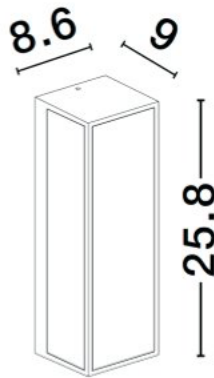

GENERAL INFORMATION

Product Code	9030632
Collection	Decorative
Product Category	Wall
Product Family	Astral
Mounting Location	Wall
Application Environment	Outdoor

DIMENSION & WEIGHT

LxWxH (cm)	L: 8.6 W: 9 H: 25.8
Cut out (cm)	N/A
Weight (Kgr)	N/A

MATERIAL & COLOR

Product Color	Sandy Black
Body Material	Die-Casting Aluminium & Clear Glass

APPLICATION & MOUNTING

Ambient Working Temp.	N/A
Type of Protection	IP65
Dimmable	No
Type of Dimming (Optional)	No
Mounting type	N/A
Mounting Depth (cm)	N/A
Led Module Replaceable	Yes
Light Source	LED

NOVA LUCE S.A

Schimatari Viotias
32009, Greece

+30 22620 58 121
+30 22620 56 743

info@novaluce.com
www.novaluce.com