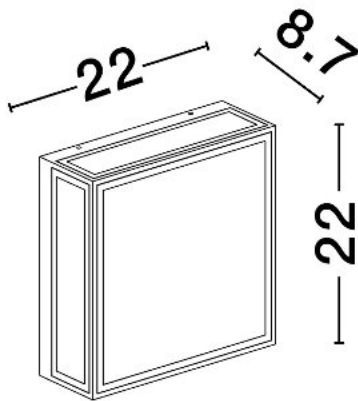

GENERAL INFORMATION

Product Code	9030631
Collection	Outdoor
Product Category	Wall
Product Family	Astral
Mounting Location	Wall
Application Environment	Outdoor
Specifications	

DIMENSION & WEIGHT

LxWxH (cm)	L: 22 W: 8,7 H: 22
Cut out (cm)	N/A
Weight (Kgr)	1.66

MATERIAL & COLOR

Product Color	Black
Body Material	Aluminium & Glass

APPLICATION & MOUNTING

Ambient Working Temp.	Max 45 oC
Type of Protection	IP65
Dimmable	No
Type of Dimming (Optional)	N/A
Mounting type	Surface
Mounting Depth (cm)	N/A
Led Module Replaceable	No
Light Source	LED

NOVA LUCE S.A

Schimatari Viotias
32009, Greece

+30 22620 58 121
+30 22620 56 743

info@novaluce.com
www.novaluce.com