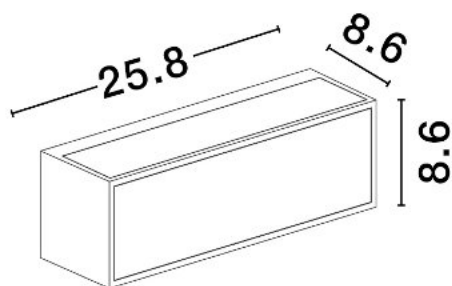

TECHNICAL DRAWING

GENERAL INFORMATION

Product Code	9030584
Collection	Outdoor
Product Category	Wall
Product Family	Brown
Mounting Location	Wall
Application Environment	Outdoor
Specifications	Solar with light sensor

DIMENSION & WEIGHT

LxWxH (cm)	L: 25,8 W: 8,6 H: 8,6
Cut out (cm)	N/A
Weight (Kgr)	1.08

MATERIAL & COLOR

Product Color	Rust
Body Material	Aluminium & Glass

APPLICATION & MOUNTING

Ambient Working Temp.	Max 45 oC
Type of Protection	IP65
Dimmable	No
Type of Dimming (Optional)	N/A
Mounting type	Surface
Mounting Depth (cm)	N/A
Led Module Replaceable	No
Light Source	LED

NOVA LUCE S.A

Schimatari Viotias
32009, Greece

+30 22620 58 121
+30 22620 56 743

info@novaluce.com
www.novaluce.com