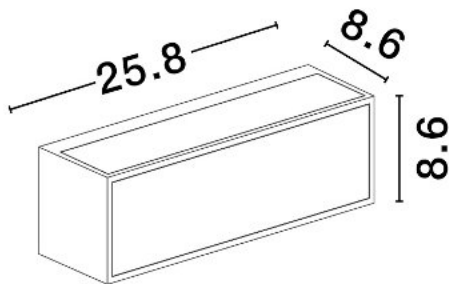

NOVA LUCE

PRODUCT DATASHEET

Version: 001

ELECTRICAL DATA

Power (Nominal)	2 W
Input voltage (Nominal)	220-240Vac
Mains Frequency	50/60Hz

PHOTOMETRICAL DATA

Luminous Flux	82 lm
Color Temperature	3000 K
Light Color (Designation)	Warm White

GENERAL INFORMATION

Product Code	9030583
Collection	Outdoor
Product Category	Wall
Product Family	Brown
Mounting Location	Wall
Application Environment	Outdoor
Specifications	Solar with light sensor

DIMENSION & WEIGHT

LxWxH (cm)	L: 25,8 W: 8,6 H: 8,6
Cut out (cm)	N/A
Weight (Kgr)	1.12

TECHNICAL DRAWING

MATERIAL & COLOR

Product Color	Black
Body Material	Aluminium & Glass

APPLICATION & MOUNTING

Ambient Working Temp.	Max 45 oC
Type of Protection	IP65
Dimmable	No
Type of Dimming (Optional)	N/A
Mounting type	Surface
Mounting Depth (cm)	N/A
Led Module Replaceable	No
Light Source	LED