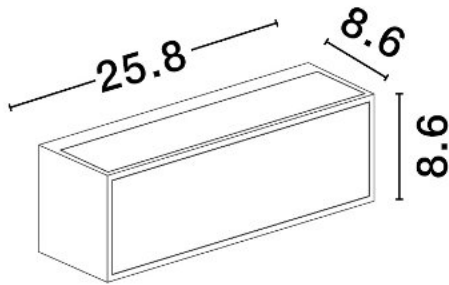

TECHNICAL DRAWING

MATERIAL & COLOR

Product Color	White
Body Material	Aluminium & Glass

APPLICATION & MOUNTING

Ambient Working Temp.	Max 45 oC
Type of Protection	IP65
Dimmable	No
Type of Dimming (Optional)	N/A
Mounting type	Surface
Mounting Depth (cm)	N/A
Led Module Replaceable	No
Light Source	LED

NOVA LUCE S.A

Schimatari Viotias
32009, Greece

+30 22620 58 121
+30 22620 56 743

info@novaluce.com
www.novaluce.com