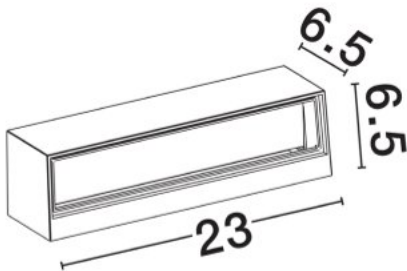

GENERAL INFORMATION

Product Code	9030807
Collection	Outdoor
Product Category	Wall
Product Family	Flora
Mounting Location	Wall
Application Environment	Outdoor
Specifications	Antisalt Protection

DIMENSION & WEIGHT

LxWxH (cm)	D: 13 H: 60
Cut out (cm)	N/A
Weight (Kgr)	1.1

MATERIAL & COLOR

Product Color	Black
Body Material	Aluminium & Pc

APPLICATION & MOUNTING

Ambient Working Temp.	Max 45 oC
Type of Protection	IP54
Dimmable	No
Type of Dimming (Optional)	N/A
Mounting type	Surface
Mounting Depth (cm)	N/A
Led Module Replaceable	No
Light Source	LED

NOVA LUCE S.A

Schimatari Viotias
32009, Greece

+30 22620 58 121
+30 22620 56 743

info@novaluce.com
www.novaluce.com