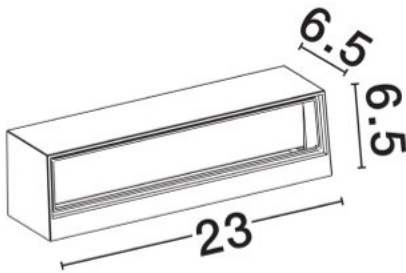

GENERAL INFORMATION

Product Code	9030808
Collection	Outdoor
Product Category	Wall
Product Family	Flora
Mounting Location	Wall
Application Environment	Outdoor
Specifications	Antisalt Protection

DIMENSION & WEIGHT

LxWxH (cm)	D: 13 H: 120
Cut out (cm)	N/A
Weight (Kgr)	1.95

MATERIAL & COLOR

Product Color	Black
Body Material	Aluminium & Pc

APPLICATION & MOUNTING

Ambient Working Temp.	Max 45 oC
Type of Protection	IP54
Dimmable	No
Type of Dimming (Optional)	N/A
Mounting type	Surface
Mounting Depth (cm)	N/A
Led Module Replaceable	No
Light Source	LED

NOVA LUCE S.A

Schimatari Viotias
32009, Greece

+30 22620 58 121
+30 22620 56 743

info@novaluce.com
www.novaluce.com