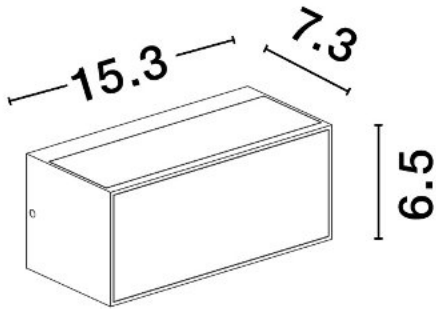

NOVA LUCE

PRODUCT DATASHEET

Version: 001

ELECTRICAL DATA

Power (Nominal)	11 W
Input voltage (Nominal)	220-240Vac
Mains Frequency	50/60Hz

PHOTOMETRICAL DATA

Luminus Flux	875 lm
Color Temperature	3000 K
Light Color (Designation)	Warm White

TECHNICAL DRAWING

GENERAL INFORMATION

Product Code	9030593
Collection	Outdoor
Product Category	Wall
Product Family	Inga
Mounting Location	Wall
Application Environment	Outdoor
Specifications	

DIMENSION & WEIGHT

LxWxH (cm)	L: 15,3 W: 7,3 H: 6,5
Cut out (cm)	N/A
Weight (Kgr)	0.67

MATERIAL & COLOR

Product Color	Black
Body Material	Aluminium & Glass

APPLICATION & MOUNTING

Ambient Working Temp.	Max 45 oC
Type of Protection	IP65
Dimmable	No
Type of Dimming (Optional)	N/A
Mounting type	Surface
Mounting Depth (cm)	N/A
Led Module Replaceable	No
Light Source	LED