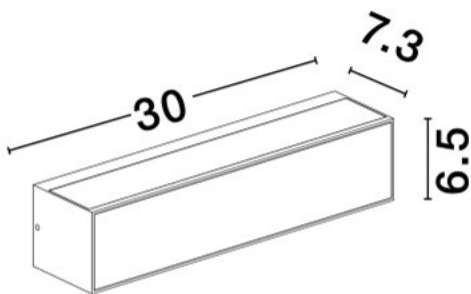

TECHNICAL DRAWING

GENERAL INFORMATION

Product Code	9030595
Collection	Outdoor
Product Category	Wall
Product Family	INGA
Mounting Location	Wall
Application Environment	Wall

DIMENSION & WEIGHT

LxWxH (cm)	L : 30 W: 7.3 H: 6.5
Cut out (cm)	N/A
Weight (gr)	N/A