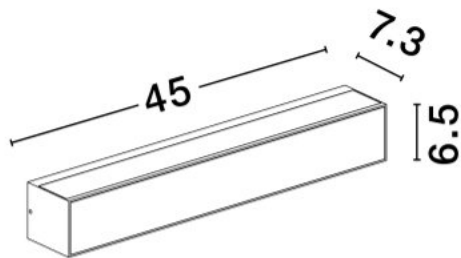

TECHNICAL DRAWING

GENERAL INFORMATION

Product Code	9030596
Collection	Outdoor
Product Category	Wall
Product Family	Inga
Mounting Location	Wall
Application Environment	Outdoor
Specifications	

DIMENSION & WEIGHT

LxWxH (cm)	L: 45 W: 7,3 H: 6,5
Cut out (cm)	N/A
Weight (Kgr)	1.92

MATERIAL & COLOR

Product Color	Black
Body Material	Aluminium & Glass

APPLICATION & MOUNTING

Ambient Working Temp.	Max 45 oC
Type of Protection	IP65
Dimmable	No
Type of Dimming (Optional)	N/A
Mounting type	Surface
Mounting Depth (cm)	N/A
Led Module Replaceable	No
Light Source	LED