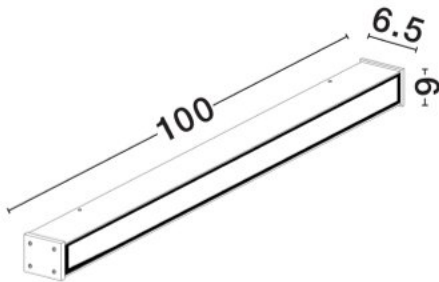

NOVA LUCE

PRODUCT DATASHEET

Version: 001

PRODUCT PHOTOGRAPH

TECHNICAL DRAWING

GENERAL INFORMATION

Product Code	9030944
Collection	Outdoor
Product Category	Wall
Product Family	Nova
Mounting Location	Wall
Application Environment	Outdoor
Specifications	Antisalt Protection

DIMENSION & WEIGHT

LxWxH (cm)	L: 100 W: 6,5 H: 9
Cut out (cm)	N/A
Weight (Kgr)	2.25

MATERIAL & COLOR

Product Color	Black
Body Material	Aluminium & Glass

APPLICATION & MOUNTING

Ambient Working Temp.	Max 45 oC
Type of Protection	IP65
Dimmable	No
Type of Dimming (Optional)	N/A
Mounting type	Surface
Mounting Depth (cm)	N/A
Led Module Replaceable	No
Light Source	LED

NOVA LUCE S.A

Schimatari Viotias
32009, Greece

+30 22620 58 121
+30 22620 56 743

info@novaluce.com
www.novaluce.com