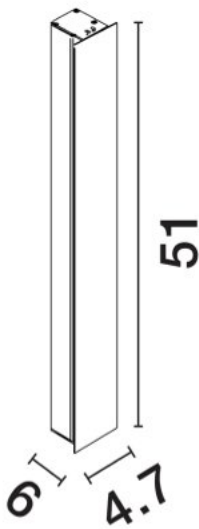

TECHNICAL DRAWING

GENERAL INFORMATION

Product Code	9030707
Collection	Outdoor
Product Category	Wall
Product Family	Path
Mounting Location	Wall
Application Environment	Outdoor
Specifications	Antisalt Protection

DIMENSION & WEIGHT

LxWxH (cm)	L: 51 W: 6 H: 4,7
Cut out (cm)	N/A
Weight (Kgr)	0.622

MATERIAL & COLOR

Product Color	Black
Body Material	Aluminium

APPLICATION & MOUNTING

Ambient Working Temp.	Max 45 oC
Type of Protection	IP65
Dimmable	No
Type of Dimming (Optional)	N/A
Mounting type	Surface
Mounting Depth (cm)	N/A
Led Module Replaceable	No
Light Source	LED

NOVA LUCE S.A

Schimatari Viotias
32009, Greece

+30 22620 58 121
+30 22620 56 743

info@novaluce.com
www.novaluce.com