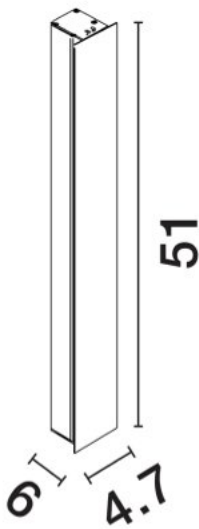

NOVA LUCE

PRODUCT DATASHEET

Version: 001

PRODUCT PHOTOGRAPH

TECHNICAL DRAWING

GENERAL INFORMATION

Product Code	9030708
Collection	Outdoor
Product Category	Wall
Product Family	Path
Mounting Location	Wall
Application Environment	Outdoor
Specifications	Antisalt Protection

DIMENSION & WEIGHT

LxWxH (cm)	L: 51 W: 6 H: 4,7
Cut out (cm)	N/A
Weight (Kgr)	0.622

MATERIAL & COLOR

Product Color	White
Body Material	Aluminium

APPLICATION & MOUNTING

Ambient Working Temp.	Max 45 oC
Type of Protection	IP65
Dimmable	No
Type of Dimming (Optional)	N/A
Mounting type	Surface
Mounting Depth (cm)	N/A
Led Module Replaceable	No
Light Source	LED

NOVA LUCE S.A

Schimatari Viotias
32009, Greece

+30 22620 58 121
+30 22620 56 743

info@novaluce.com
www.novaluce.com