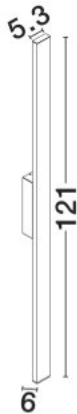

NOVA LUCE

PRODUCT DATASHEET

Version: 001

ELECTRICAL DATA

Power (Nominal)	20w
Input voltage (Nominal)	220-240Vac
Mains Frequency	50/60Hz

PHOTOMETRICAL DATA

Luminus Flux	1200lm
Color Temperature	3000K
Light Color (Designation)	Warm White

WARRANTY

Warranty	3 Years
----------	----------------

CERTIFICATES

Certificates	CE,UKCA
--------------	----------------

NOVA LUCE

PRODUCT DATASHEET

Version: 001

PRODUCT PHOTOGRAPH

TECHNICAL DRAWING

GENERAL INFORMATION

Product Code	9030104
Collection	Outdoor
Product Category	Wall
Product Family	Doul
Mounting Location	Wall
Application Environment	Outdoor
Specifications	N/A

DIMENSION & WEIGHT

LxWxH (cm)	L:5.2 W:5.8 H:121 cm
Cut out (cm)	N/A
Weight (Kgr)	2.1

MATERIAL & COLOR

Product Color	Sandy White
Body Material	Aluminium

APPLICATION & MOUNTING

Ambient Working Temp.	Max 45 oC
Type of Protection	IP65
Dimmable	No
Type of Dimming	N/A
Mounting type	Surface
Mounting Depth (cm)	N/A
Led Module Replaceable	No
Light Source	LED