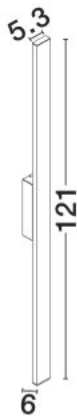

### PHOTOMETRICAL DATA

Luminus Flux	<b>1407lm</b>
Color Temperature	<b>3000K</b>
Light Color (Designation)	<b>Warm White</b>

## PRODUCT PHOTOGRAPH

## TECHNICAL DRAWING

## DIMENSION & WEIGHT

LxWxH (cm)	L:5.2 W:5.8 H:121 cm
Cut out (cm)	N/A
Weight (Kgr)	1.722