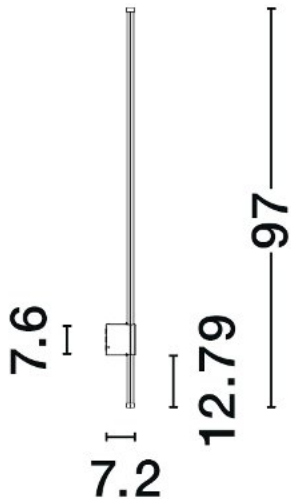

NOVA LUCE

PRODUCT DATASHEET

Version: 001

PRODUCT PHOTOGRAPH

TECHNICAL DRAWING

GENERAL INFORMATION

Product Code	9923408
Collection	Outdoor
Product Category	Wall
Product Family	Ridge
Mounting Location	Wall
Application Environment	Wall

DIMENSION & WEIGHT

LxWxH (cm)	D : 7.6 H: 97
Cut out (cm)	N/A
Weight (gr)	N/A

MATERIAL & COLOR

Product Color	Sandy Black
Body Material	Aluminium

APPLICATION & MOUNTING

Ambient Working Temp.	N/A
Type of Protection	IP65
Dimmable	No
Type of Dimming (Optional)	N/A
Mounting type	Wall
Mounting Depth (cm)	N/A
Led Module Replaceable	No
Light Source	LED

NOVA LUCE S.A

Schimatari Viotias
32009, Greece

+30 22620 58 121
+30 22620 56 743

info@novaluce.com
www.novaluce.com