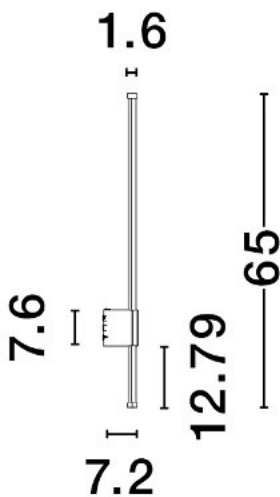

### PHOTOMETRICAL DATA

Luminus Flux	<b>1120 lm</b>
Color Temperature	<b>3000 K</b>
Light Color (Designation)	<b>Warm White</b>

## PRODUCT PHOTOGRAPH

## TECHNICAL DRAWING

## DIMENSION & WEIGHT

LxWxH (cm)	D: 7,6 H: 65
Cut out (cm)	N/A
Weight (Kgr)	0.81