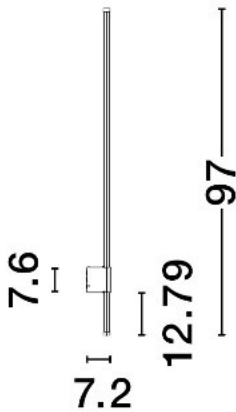

NOVA LUCE

PRODUCT DATASHEET

Version: 001

ELECTRICAL DATA

Power (Nominal)	19 W
Input voltage (Nominal)	220-240Vac
Mains Frequency	50/60Hz

PHOTOMETRICAL DATA

Luminus Flux	1668 lm
Color Temperature	3000 K
Light Color (Designation)	Warm White

WARRANTY

Warranty	3 Years
----------	----------------

CERTIFICATES

Certificates	CE,UKCA
--------------	----------------

PRODUCT PHOTOGRAPH

TECHNICAL DRAWING

GENERAL INFORMATION

Product Code	9923407
Collection	Outdoor
Product Category	Wall
Product Family	Ridge
Mounting Location	Wall
Application Environment	Outdoor
Specifications	Antisalt Protection

DIMENSION & WEIGHT

LxWxH (cm)	D: 7,6 H: 97
Cut out (cm)	N/A
Weight (Kgr)	0.81

MATERIAL & COLOR

Product Color	White
Body Material	Aluminium

APPLICATION & MOUNTING

Ambient Working Temp.	Max 45 oC
Type of Protection	IP65
Dimmable	No
Type of Dimming (Optional)	N/A
Mounting type	Surface
Mounting Depth (cm)	N/A
Led Module Replaceable	Yes
Light Source	LED