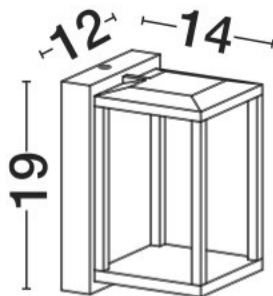

MATERIAL & COLOR

Product Color	Sandy Black
Body Material	Aluminium & Glass

APPLICATION & MOUNTING

Ambient Working Temp.	Max 45 oC
Type of Protection	IP65
Dimmable	No
Type of Dimming	N/A
Mounting type	Surface
Mounting Depth (cm)	N/A
Led Module Replaceable	No
Light Source	LED

NOVA LUCE S.A

Schimatari Viotias
32009, Greece

+30 22620 58 121
+30 22620 56 743

info@novaluce.com
www.novaluce.com