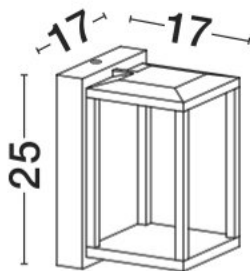

MATERIAL & COLOR

Product Color	Sandy Black
Body Material	Aluminium & Glass

APPLICATION & MOUNTING

Ambient Working Temp.	Max 45 oC
Type of Protection	IP65
Dimmable	No
Type of Dimming	N/A
Mounting type	Surface
Mounting Depth (cm)	N/A
Led Module Replaceable	No
Light Source	LED

NOVA LUCE S.A

Schimatari Viotias
32009, Greece

+30 22620 58 121
+30 22620 56 743

info@novaluce.com
www.novaluce.com