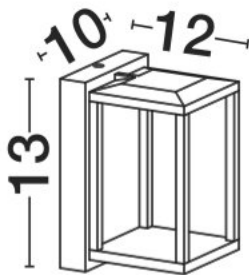

TECHNICAL DRAWING

MATERIAL & COLOR

Product Color	Sandy Black
Body Material	Aluminium & Glass

APPLICATION & MOUNTING

Ambient Working Temp.	Max 45 oC
Type of Protection	IP65
Dimmable	No
Type of Dimming	N/A
Mounting type	Surface
Mounting Depth (cm)	N/A
Led Module Replaceable	No
Light Source	LED

NOVA LUCE S.A

Schimatari Viotias
32009, Greece

+30 22620 58 121
+30 22620 56 743

info@novaluce.com
www.novaluce.com