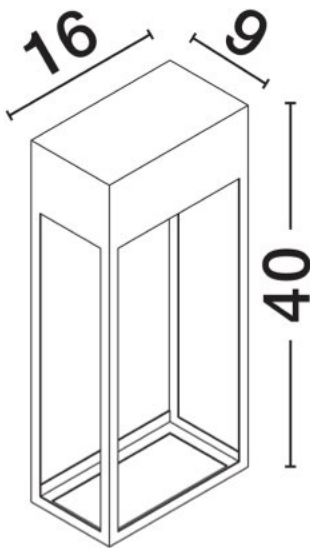

GENERAL INFORMATION

Product Code	9030900
Collection	Outdoor
Product Category	Wall
Product Family	Moby
Mounting Location	Wall
Application Environment	Outdoor
Specifications	Antisalt Protection

DIMENSION & WEIGHT

LxWxH (cm)	L: 16 W: 9 H: 40
Cut out (cm)	N/A
Weight (Kgr)	1.3

MATERIAL & COLOR

Product Color	Black
Body Material	Aluminium

APPLICATION & MOUNTING

Ambient Working Temp.	Max 45 oC
Type of Protection	IP65
Dimmable	No
Type of Dimming (Optional)	N/A
Mounting type	Surface
Mounting Depth (cm)	N/A
Led Module Replaceable	Yes
Light Source	LED

NOVA LUCE S.A

Schimatari Viotias
32009, Greece

+30 22620 58 121
+30 22620 56 743

info@novaluce.com
www.novaluce.com