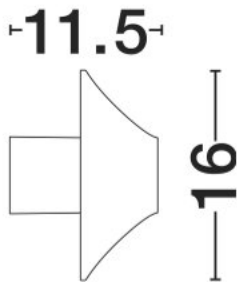

NOVA LUCE

PRODUCT DATASHEET

Version: 001

ELECTRICAL DATA

Power (Nominal)	11w
Input voltage (Nominal)	220-240Vac
Mains Frequency	50/60Hz

PHOTOMETRICAL DATA

Luminus Flux	993lm
Color Temperature	3000K
Light Color (Designation)	Warm White

NOVA LUCE

PRODUCT DATASHEET

Version: 001

PRODUCT PHOTOGRAPH

GENERAL INFORMATION

Product Code	9136407
Collection	Outdoor
Product Category	Wall
Product Family	Alux
Mounting Location	Wall
Application Environment	Outdoor
Specifications	N/A

DIMENSION & WEIGHT

LxWxH (cm)	D:16 W:11.5 cm
Cut out (cm)	N/A
Weight (Kgr)	0.557

TECHNICAL DRAWING

MATERIAL & COLOR

Product Color	Sandy White
Body Material	Aluminium & Pc

APPLICATION & MOUNTING

Ambient Working Temp.	Max 45 oC
Type of Protection	IP54
Dimmable	No
Type of Dimming	N/A
Mounting type	Surface
Mounting Depth (cm)	N/A
Led Module Replaceable	No
Light Source	LED