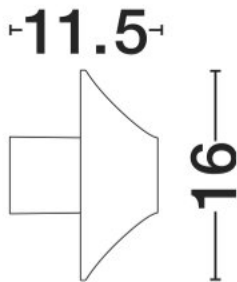

NOVA LUCE

PRODUCT DATASHEET

Version: 001

ELECTRICAL DATA

Power (Nominal)	11w
Input voltage (Nominal)	220-240Vac
Mains Frequency	50/60Hz

PHOTOMETRICAL DATA

Luminus Flux	993lm
Color Temperature	3000K
Light Color (Designation)	Warm White

TECHNICAL DRAWING

GENERAL INFORMATION

Product Code	9136408
Collection	Outdoor
Product Category	Wall
Product Family	Alux
Mounting Location	Wall
Application Environment	Outdoor
Specifications	N/A

DIMENSION & WEIGHT

LxWxH (cm)	D:16 W:11.5 cm
Cut out (cm)	N/A
Weight (Kgr)	0.557

MATERIAL & COLOR

Product Color	Corten
Body Material	Aluminium & Pc

APPLICATION & MOUNTING

Ambient Working Temp.	Max 45 oC
Type of Protection	IP54
Dimmable	No
Type of Dimming	N/A
Mounting type	Surface
Mounting Depth (cm)	N/A
Led Module Replaceable	No
Light Source	LED