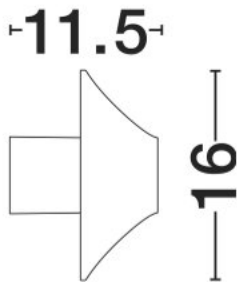

NOVA LUCE

PRODUCT DATASHEET

Version: 001

PRODUCT PHOTOGRAPH

GENERAL INFORMATION

Product Code	9136406
Collection	Outdoor
Product Category	Wall
Product Family	Alux
Mounting Location	Wall
Application Environment	Outdoor
Specifications	N/A

DIMENSION & WEIGHT

LxWxH (cm)	D:16 W:11.5 cm
Cut out (cm)	N/A
Weight (Kgr)	0.557

TECHNICAL DRAWING

MATERIAL & COLOR

Product Color	Sandy Black
Body Material	Aluminium & Pc

APPLICATION & MOUNTING

Ambient Working Temp.	Max 45 oC
Type of Protection	IP54
Dimmable	No
Type of Dimming	N/A
Mounting type	Surface
Mounting Depth (cm)	N/A
Led Module Replaceable	No
Light Source	LED

NOVA LUCE S.A

Schimatari Viotias
32009, Greece

+30 22620 58 121
+30 22620 56 743

info@novaluce.com
www.novaluce.com