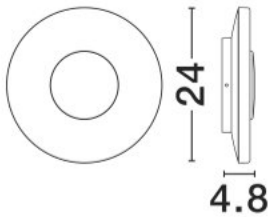

GENERAL INFORMATION

Product Code	9136446
Collection	Outdoor
Product Category	Wall
Product Family	Cico
Mounting Location	Wall
Application Environment	Outdoor
Specifications	N/A

DIMENSION & WEIGHT

LxWxH (cm)	D:24 W:4.8 cm
Cut out (cm)	N/A
Weight (Kgr)	1.12

MATERIAL & COLOR

Product Color	Sandy Black
Body Material	Aluminium & Pc

APPLICATION & MOUNTING

Ambient Working Temp.	Max 45 oC
Type of Protection	IP65
Dimmable	No
Type of Dimming	N/A
Mounting type	Surface
Mounting Depth (cm)	N/A
Led Module Replaceable	No
Light Source	LED

NOVA LUCE S.A

Schimatari Viotias
32009, Greece

+30 22620 58 121
+30 22620 56 743

info@novaluce.com
www.novaluce.com