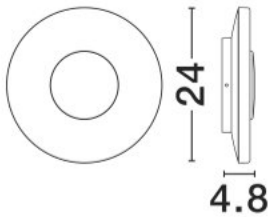

GENERAL INFORMATION

Product Code	9136447
Collection	Outdoor
Product Category	Wall
Product Family	Cico
Mounting Location	Wall
Application Environment	Outdoor
Specifications	N/A

DIMENSION & WEIGHT

LxWxH (cm)	D:24 W:4.8 cm
Cut out (cm)	N/A
Weight (Kgr)	1.12

MATERIAL & COLOR

Product Color	Sandy White
Body Material	Aluminium & Pc

APPLICATION & MOUNTING

Ambient Working Temp.	Max 45 oC
Type of Protection	IP65
Dimmable	No
Type of Dimming	N/A
Mounting type	Surface
Mounting Depth (cm)	N/A
Led Module Replaceable	No
Light Source	LED

NOVA LUCE S.A

Schimatari Viotias
32009, Greece

+30 22620 58 121
+30 22620 56 743

info@novaluce.com
www.novaluce.com