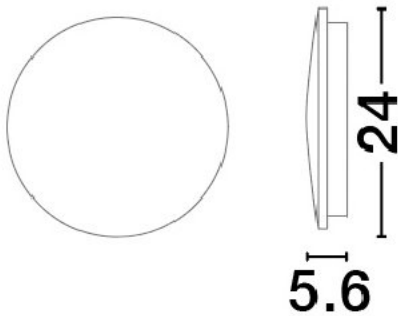

GENERAL INFORMATION

Product Code	9923416
Collection	Outdoor
Product Category	Wall
Product Family	Cooper
Mounting Location	Wall
Application Environment	Outdoor
Specifications	Antisalt Protection

DIMENSION & WEIGHT

LxWxH (cm)	D: 24 H: 5,6
Cut out (cm)	N/A
Weight (Kgr)	1.21

MATERIAL & COLOR

Product Color	Black
Body Material	Aluminium

APPLICATION & MOUNTING

Ambient Working Temp.	Max 45 oC
Type of Protection	IP65
Dimmable	No
Type of Dimming (Optional)	N/A
Mounting type	Surface
Mounting Depth (cm)	N/A
Led Module Replaceable	Yes
Light Source	LED

NOVA LUCE S.A

Schimatari Viotias
32009, Greece

+30 22620 58 121
+30 22620 56 743

info@novaluce.com
www.novaluce.com