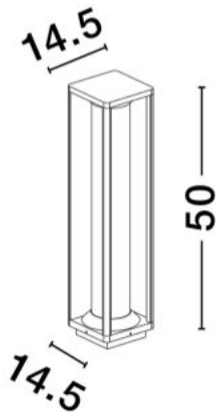

NOVA LUCE

PRODUCT DATASHEET

Version: 001

ELECTRICAL DATA

Power (Nominal)	12 W
Input voltage (Nominal)	220-240Vac
Mains Frequency	50/60Hz

PHOTOMETRICAL DATA

Luminous Flux	Depends on the lamp
Color Temperature	Depends on the lamp
Light Color (Designation)	Depends on the lamp

TECHNICAL DRAWING

GENERAL INFORMATION

Product Code	9030604
Collection	Outdoor
Product Category	Bollard
Product Family	Pacific
Mounting Location	Ground
Application Environment	Outdoor
Specifications	

DIMENSION & WEIGHT

LxWxH (cm)	L: 14,5 W: 14,5 H: 50
Cut out (cm)	N/A
Weight (Kgr)	2.05

MATERIAL & COLOR

Product Color	Black
Body Material	Aluminium & Pc

APPLICATION & MOUNTING

Ambient Working Temp.	Max 45 oC
Type of Protection	IP65
Dimmable	Depends on the lamp
Type of Dimming (Optional)	Depends on the lamp
Mounting type	Surface
Mounting Depth (cm)	N/A
Led Module Replaceable	Yes
Light Source	LED E27